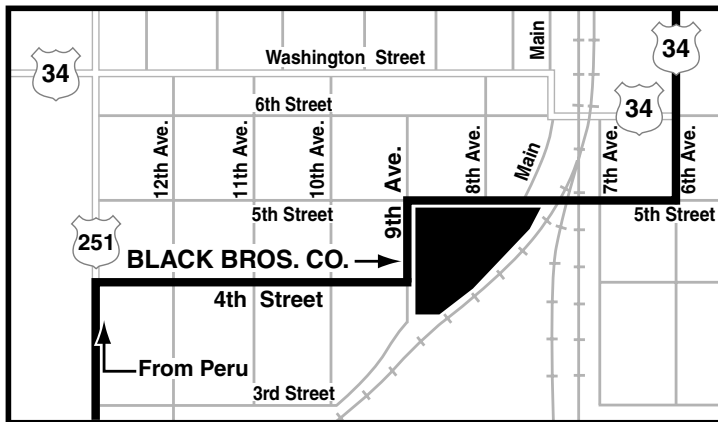

# ROUTES TO BLACK BROS. CO.

## ROUTES FROM O'HARE AIRPORT TO MENDOTA

1. Exit SOUTH from O'Hare Airport to I-294 (Tri-State Tollway). Go SOUTH on I-294 10 miles to I-88 WEST. Take I-88 WEST 55 miles to I-39 SOUTH. Go SOUTH on I-39 20 miles to Exit 72 (Rt 34) and turn WEST to Mendota. Distance from O'Hare to Mendota is approximately 98 miles by this route.

2. Exit SOUTH from O'Hare Airport to I-294 (Tri-State Tollway). Go SOUTH 20 miles to US 66 and I-55 SOUTH. Continue SOUTH 27 miles on I-55 to I-80 WEST. Go WEST on I-80 47 miles to I-39. Take I-39 NORTH 13 miles to the Mendota exit (Exit 72). Distance from O'Hare to Mendota is approximately 110 miles this way.

## LODGING

Mendota hotels are located at the intersection of I-39 and Route 34. LaSalle-Peru is located about 15 miles from Mendota at the intersection of I-80 and Route 251 at Exit 75. Also, very close to the L-P hotels are various restaurants and stores (Dairy Queen, Bob Evans, Wal-Mart, Target, Menards, Peru Mall).