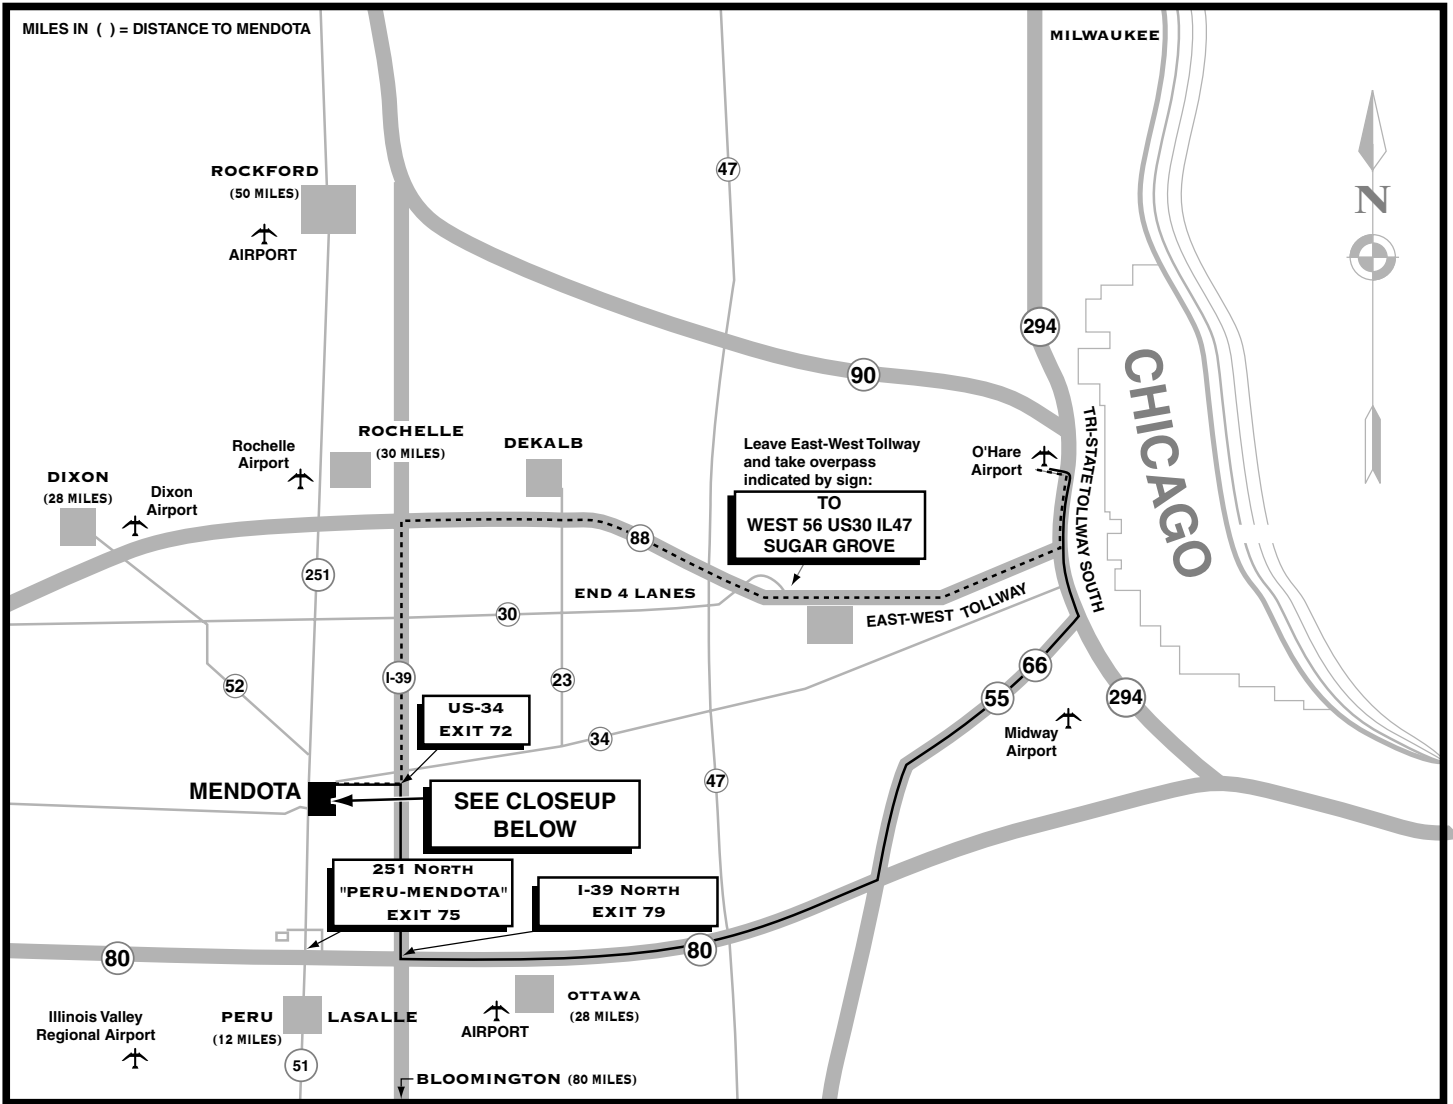

## ROUTES FROM O'HARE AIRPORT TO MENDOTA

1. Exit SOUTH from O'Hare Airport to I-294 (Tri-State Tollway). Go SOUTH on I-294 10 miles to I-88 WEST. Take I-88 WEST 55 miles to I-39 SOUTH. Go SOUTH on I-39 20 miles to Exit 72 (Rt 34) and turn WEST to Mendota. Distance from O'Hare to Mendota is approximately 98 miles by this route.

2. Exit SOUTH from O'Hare Airport to I-294 (Tri-State Tollway). Go SOUTH 20 miles to US 66 and I-55 SOUTH. Continue SOUTH 27 miles on I-55 to I-80 WEST. Go WEST on I-80 47 miles to I-39. Take I-39 NORTH 13 miles to the Mendota exit (Exit 72). Distance from O'Hare to Mendota is approximately 110 miles this way.

The Super 8 and Comfort Inn motels are at the Mendota exit. An alternative, if you choose to stay at one of the LaSalle-Peru motels, is to continue on I-80 (past the I-39 exit) to Exit 75 at Route 251 (Peru/Mendota exit).

## LODGING

Mendota hotels are located at the intersection of I-39 and Route 34. LaSalle-Peru is located about 15 miles from Mendota at the intersection of I-80 and Route 251 at Exit 75. Also, very close to the L-P hotels are various restaurants and stores (Dairy Queen, Bob Evans, Wal-Mart, Target, Menards, Peru Mall).